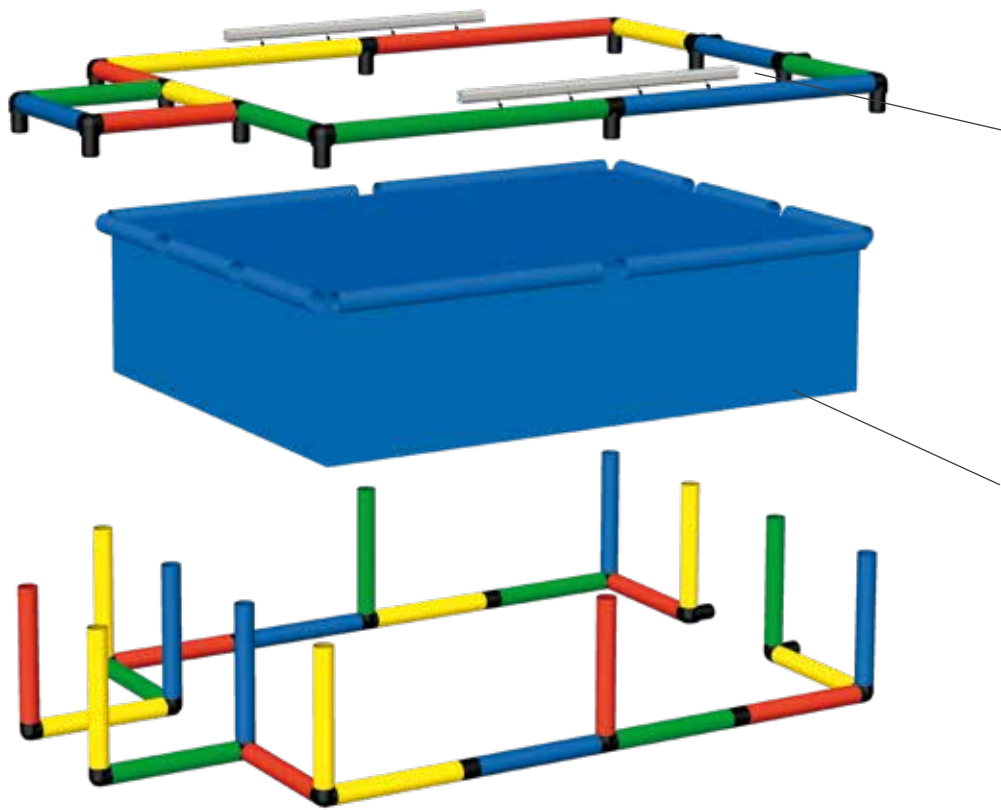

4

 1.20

5

mdb C0054  3  6:00  365 x 245 x 244 cm

- 1x ADVENTURE
- 1x KLETTERPYRAMIDE CLIMBING PYRAMID
- 1x POOL L POOL L
- 1x BOGENRUTSCHE CURVED SLIDE

1

 1.16

 1.14
5