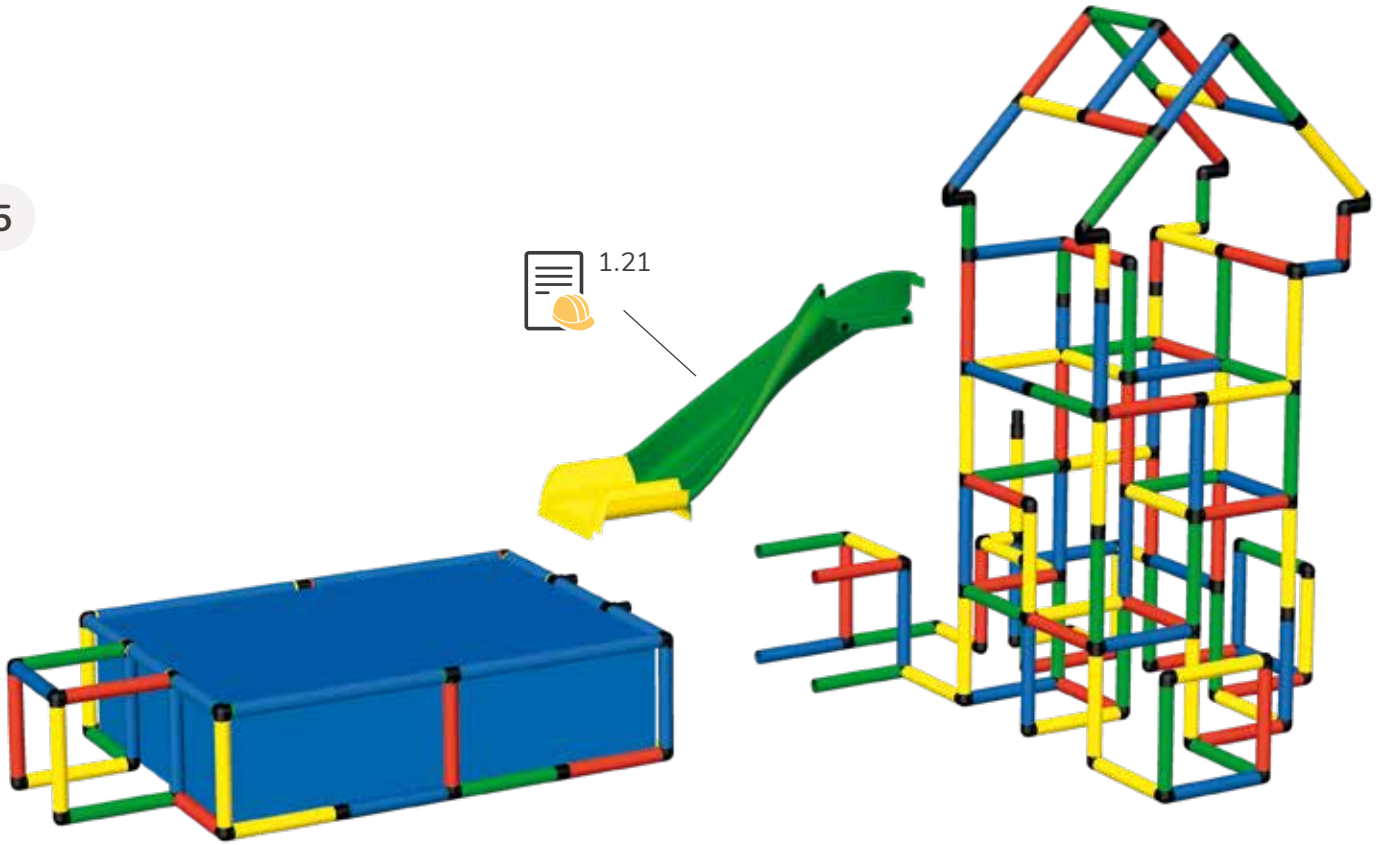

4

 1.20

5

mdb C0054  3  6:00  365 x 245 x 244 cm

- 1x ADVENTURE
- 1x KLETTERPYRAMIDE CLIMBING PYRAMID
- 1x POOL L POOL L
- 1x BOGENRUTSCHE CURVED SLIDE

1

 1.16

 1.14
5

2

3

4

5

6

ADVENTURE

8x

4x