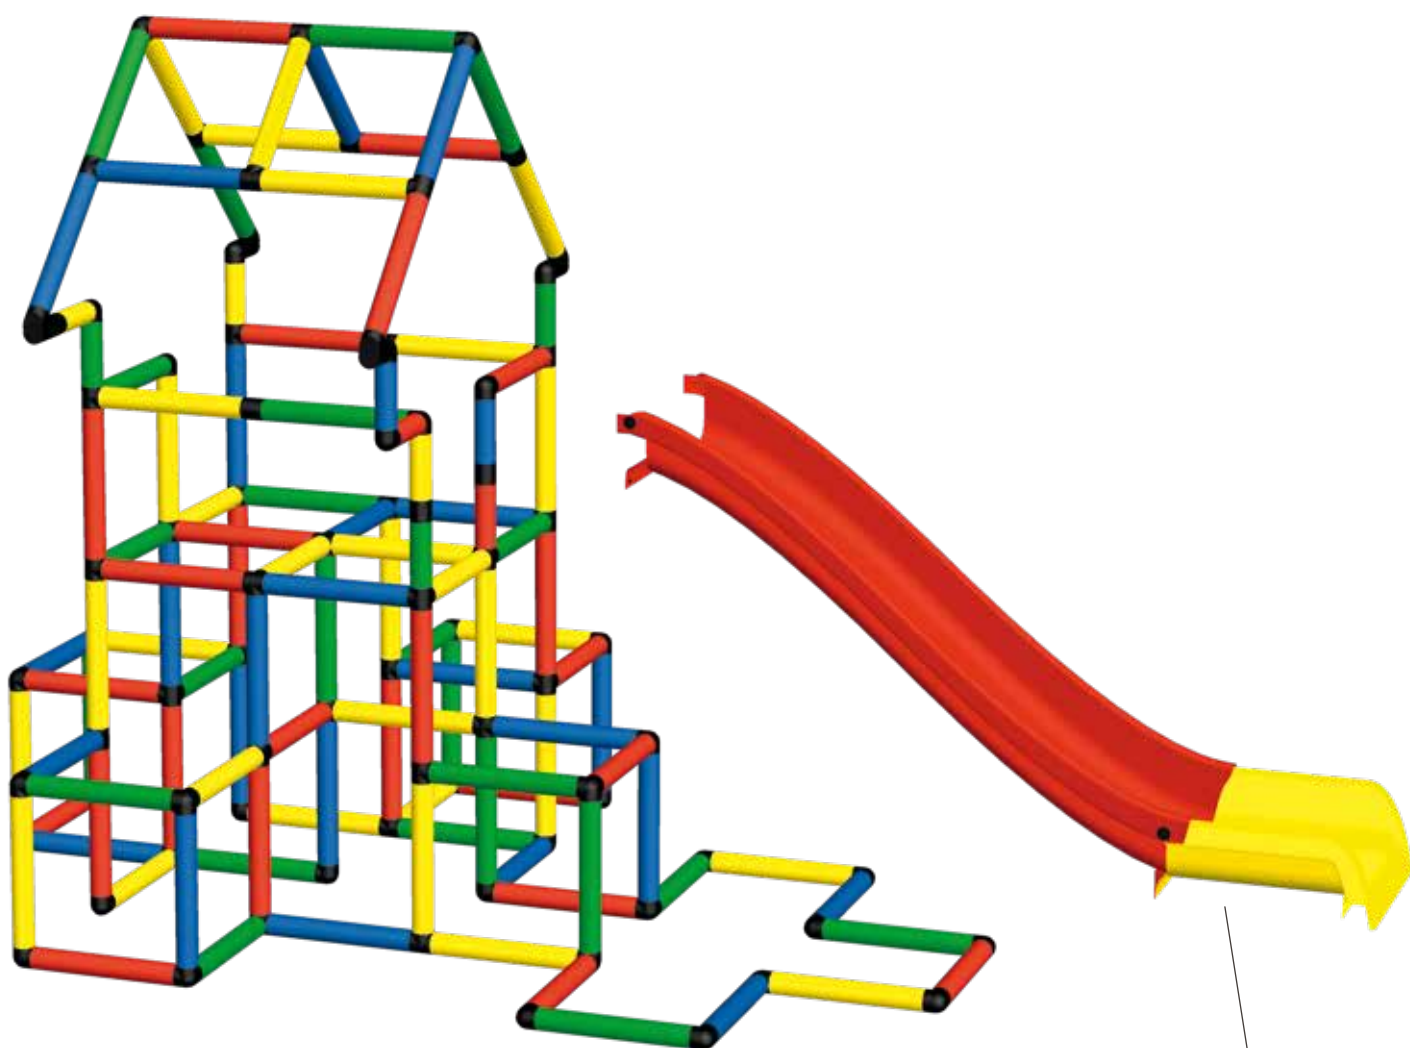

1x KLETTERPYPAMIDE CLIMBING PYRAMID

1

2

mdb C0053  2  4:00  285 x 165 x 204 cm

1x ADVENTURE
1x KLETTERPYRAMIDE CLIMBING PYRAMID
1x MODULARRUTSCHE MODULAR SLIDE

1

2

3

4

 1.20

5

mdb C0054  3  6:00  365 x 245 x 244 cm

- 1x ADVENTURE
- 1x KLETTERPYRAMIDE CLIMBING PYRAMID
- 1x POOL L POOL L
- 1x BOGENRUTSCHE CURVED SLIDE

1

 1.16

 1.14
5