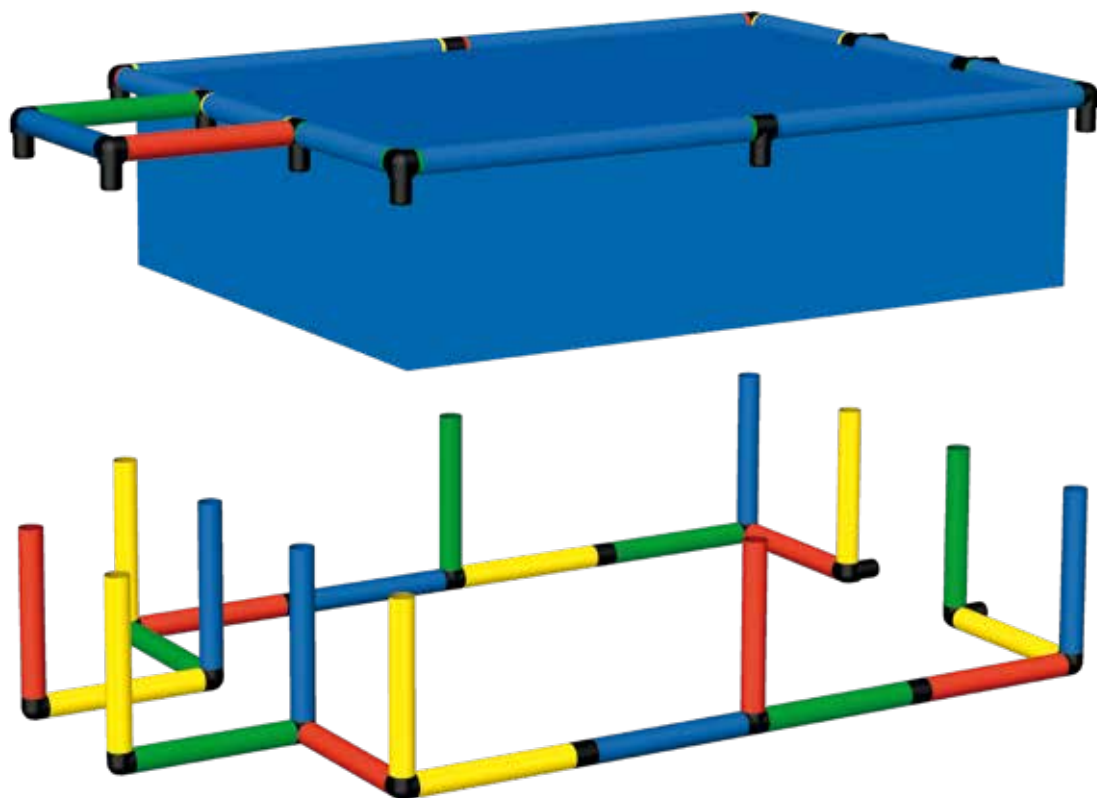

mdb C0054 3 6:00 365 x 245 x 244 cm

- 1x ADVENTURE
- 1x KLETTERPYRAMIDE CLIMBING PYRAMID
- 1x POOL L POOL L
- 1x BOGENRUTSCHE CURVED SLIDE

1

1.16

1.14
5

2