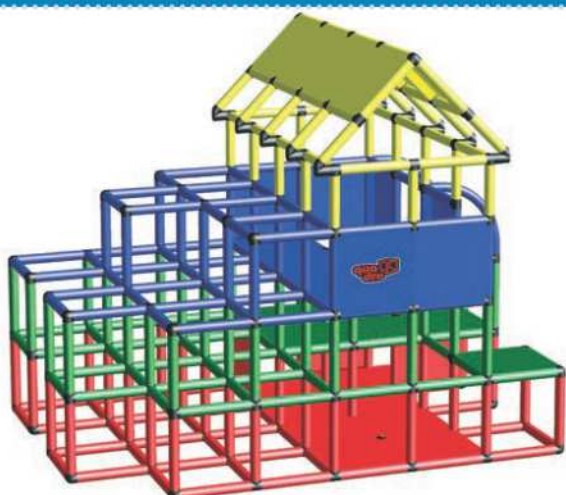

Playcenter

Abmessungen : 245 x 165 x 206 cm

Quadratmeter : 4,04 m²

Besonderheit : riesiger Kletterbereich der gleichzeitig Zugang zur Plattform des Playcenters ist, inkl. Bogenrohren

Playcenter

Dimensions : 245 x 165 x 206 cm

Square meter : 4,04 m²

Special feature : giant climbing levels which are also entrance to the platform of the Playcenter, incl. Curved Tubes

Art: 510 06