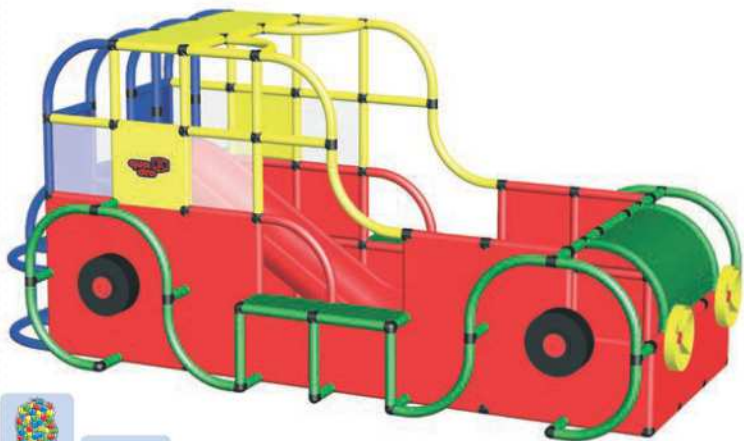

2000 pcs.

Art: 506 00

Oldtimer 600

Abmessungen : 405 x 235 x 165 cm
Quadratmeter : 9,52 m²
Besonderheit : imposantes Playcenter inkl. großem
Bällebad, Krabbelabyrinth, Plexiglas-
scheiben und Integralrutsche

Vintage Car 600

Dimensions : 405 x 235 x 165 cm
Square meter : 9,52 m²
Special feature : impressive Playcenter with large
Ball Pit, Plexiglass Panels, labyrinth
for toddlers and Integrated Slide