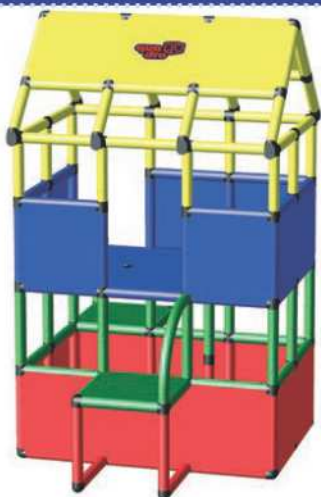

### Playcenter

Dimensions : 132 x 125 x 206 cm  
 Square meter : 1,65 m<sup>2</sup>  
 Special feature : like Art. 510 01 (page 19), but with  
 closed ground floor ready  
 for use as Ballpit

500 pcs.

500 pcs.