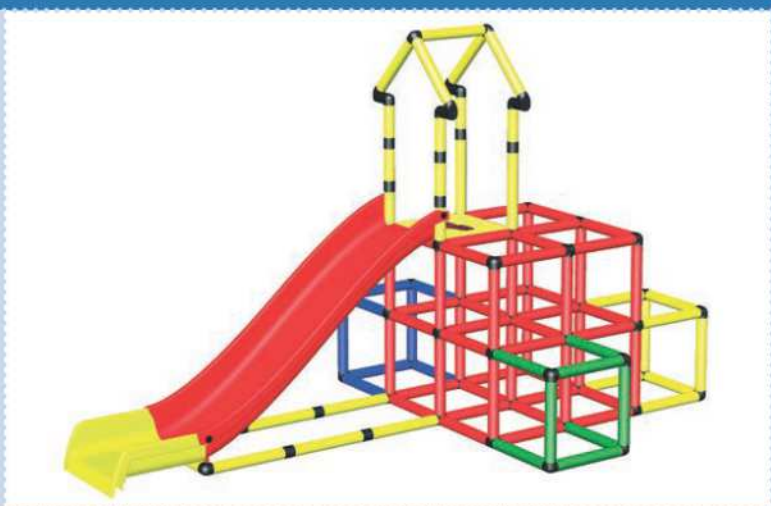

Climbing Cube + Modular Slide

Dimensions : 290 x 165 x 176 cm
Square meter : 4,79 m²
Special feature : without panels, ideal for climbing, incl. Modular Slide