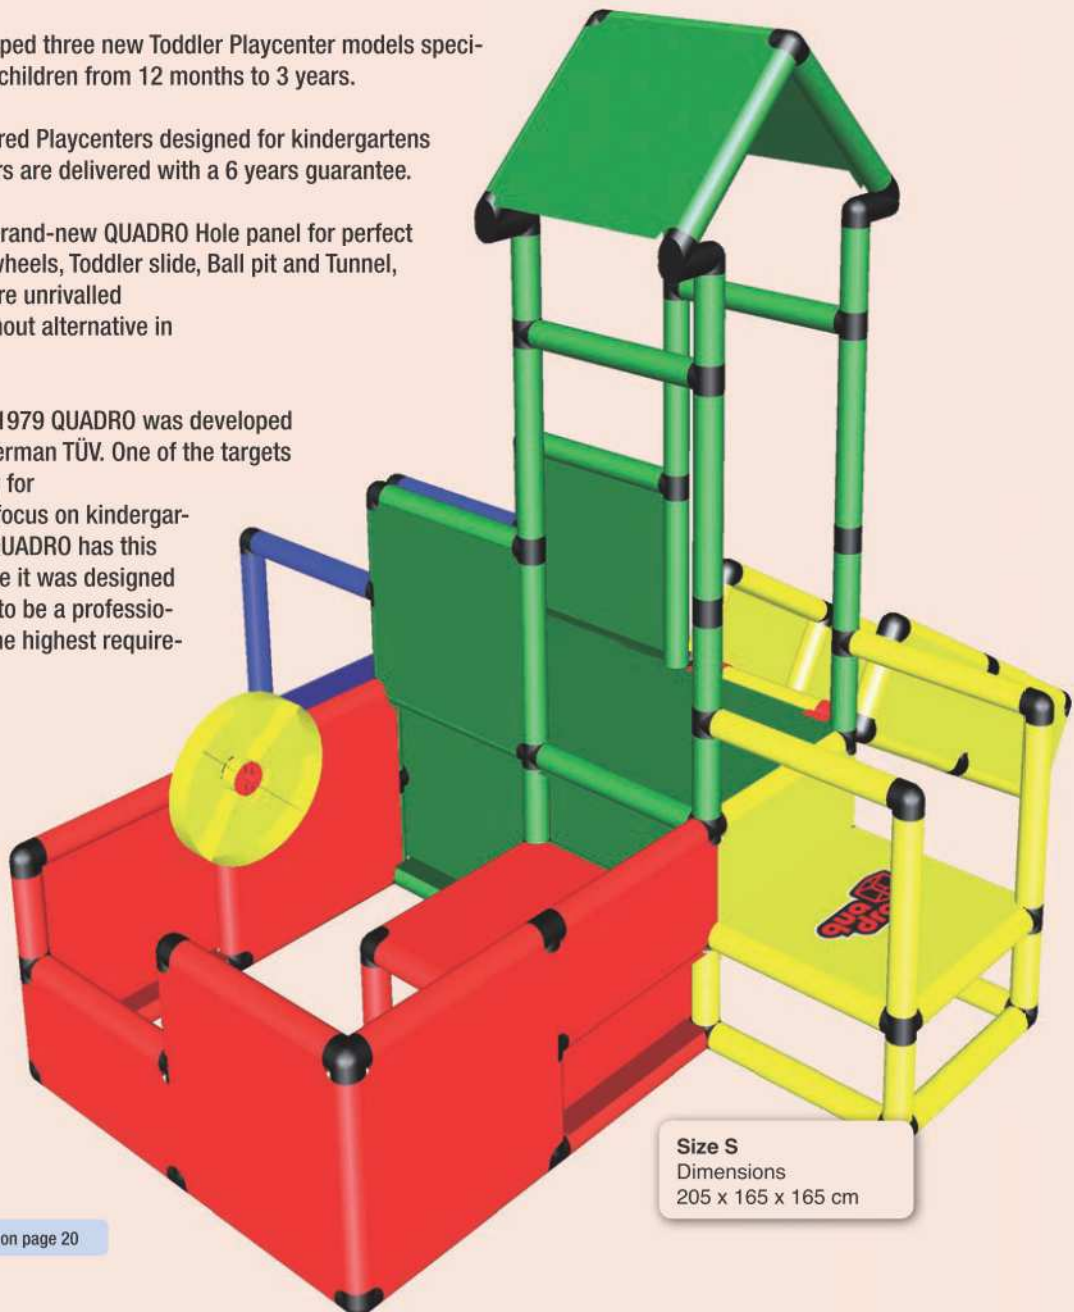

Size S
Dimensions
205 x 165 x 165 cm

more informationen on page 20