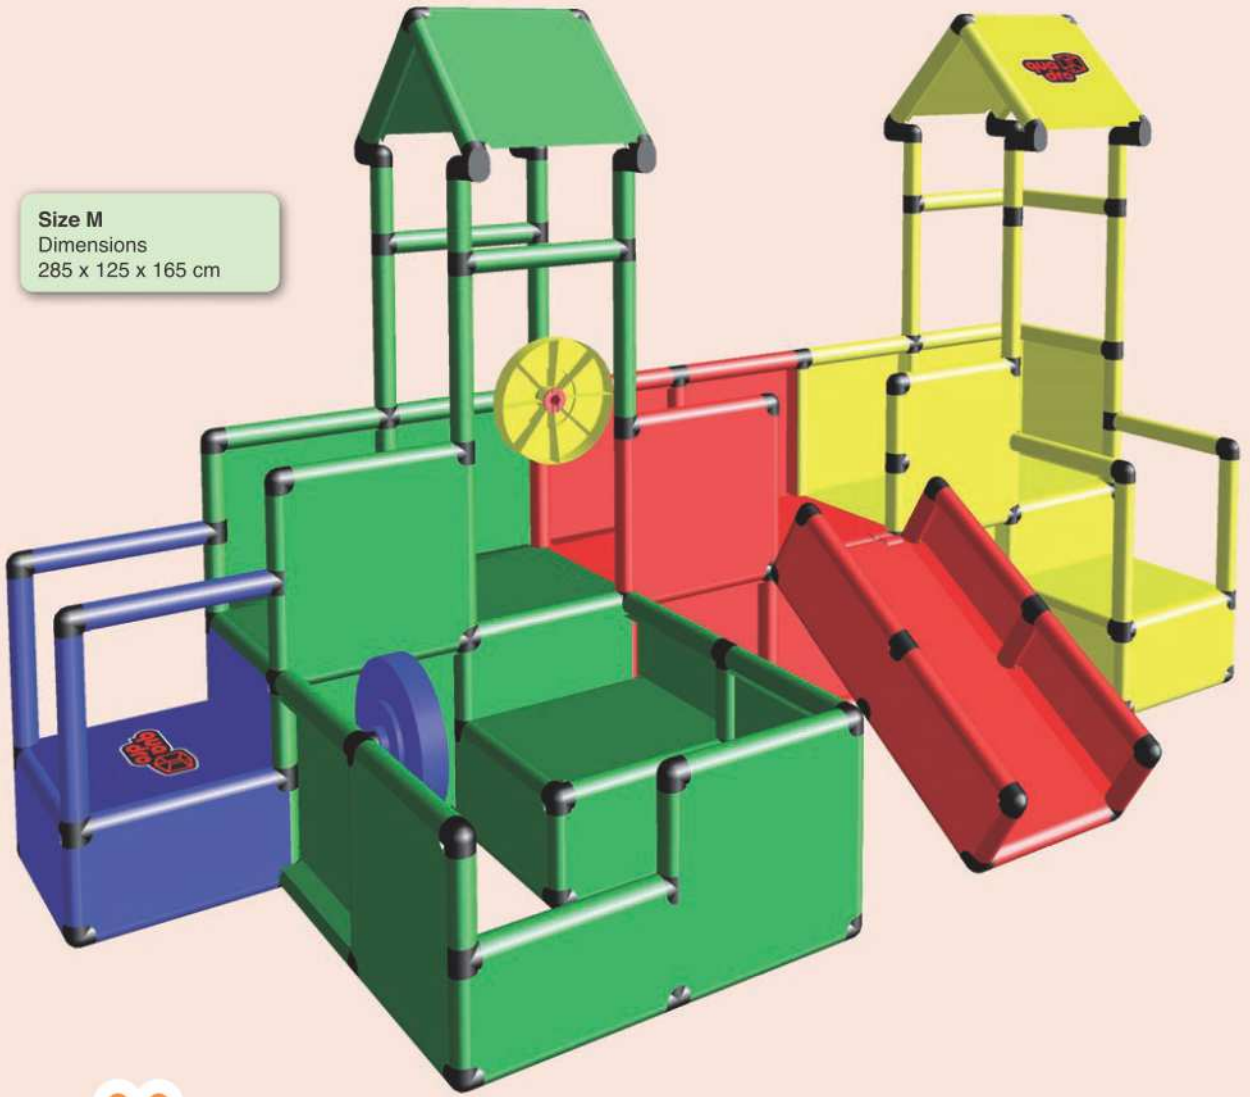

### Playcenter

Dimensions : 205 x 165 x 206 cm

Square meter : 3,38 m<sup>2</sup>

Special feature : ideal climbing levels which are  
also entrance to the platform  
of the Playcenter

# Toddler Playcenter

INFORMATION – TODDLER PLAYCANTER

more informationen on page 21

from  
**12 months to**  
**3 years**

Size M  
Dimensions  
285 x 125 x 165 cm

# in public or private facilities

QUADRO has developed three new Toddler Playcenter models specifically designed for children from 12 months to 3 years.

These well-engineered Playcenters designed for kindergartens and day-care centers are delivered with a 6 years guarantee.

Equipped with the brand-new QUADRO Hole panel for perfect supervision, Multi-wheels, Toddler slide, Ball pit and Tunnel, these Playcenters are unrivalled and completely without alternative in this age class.